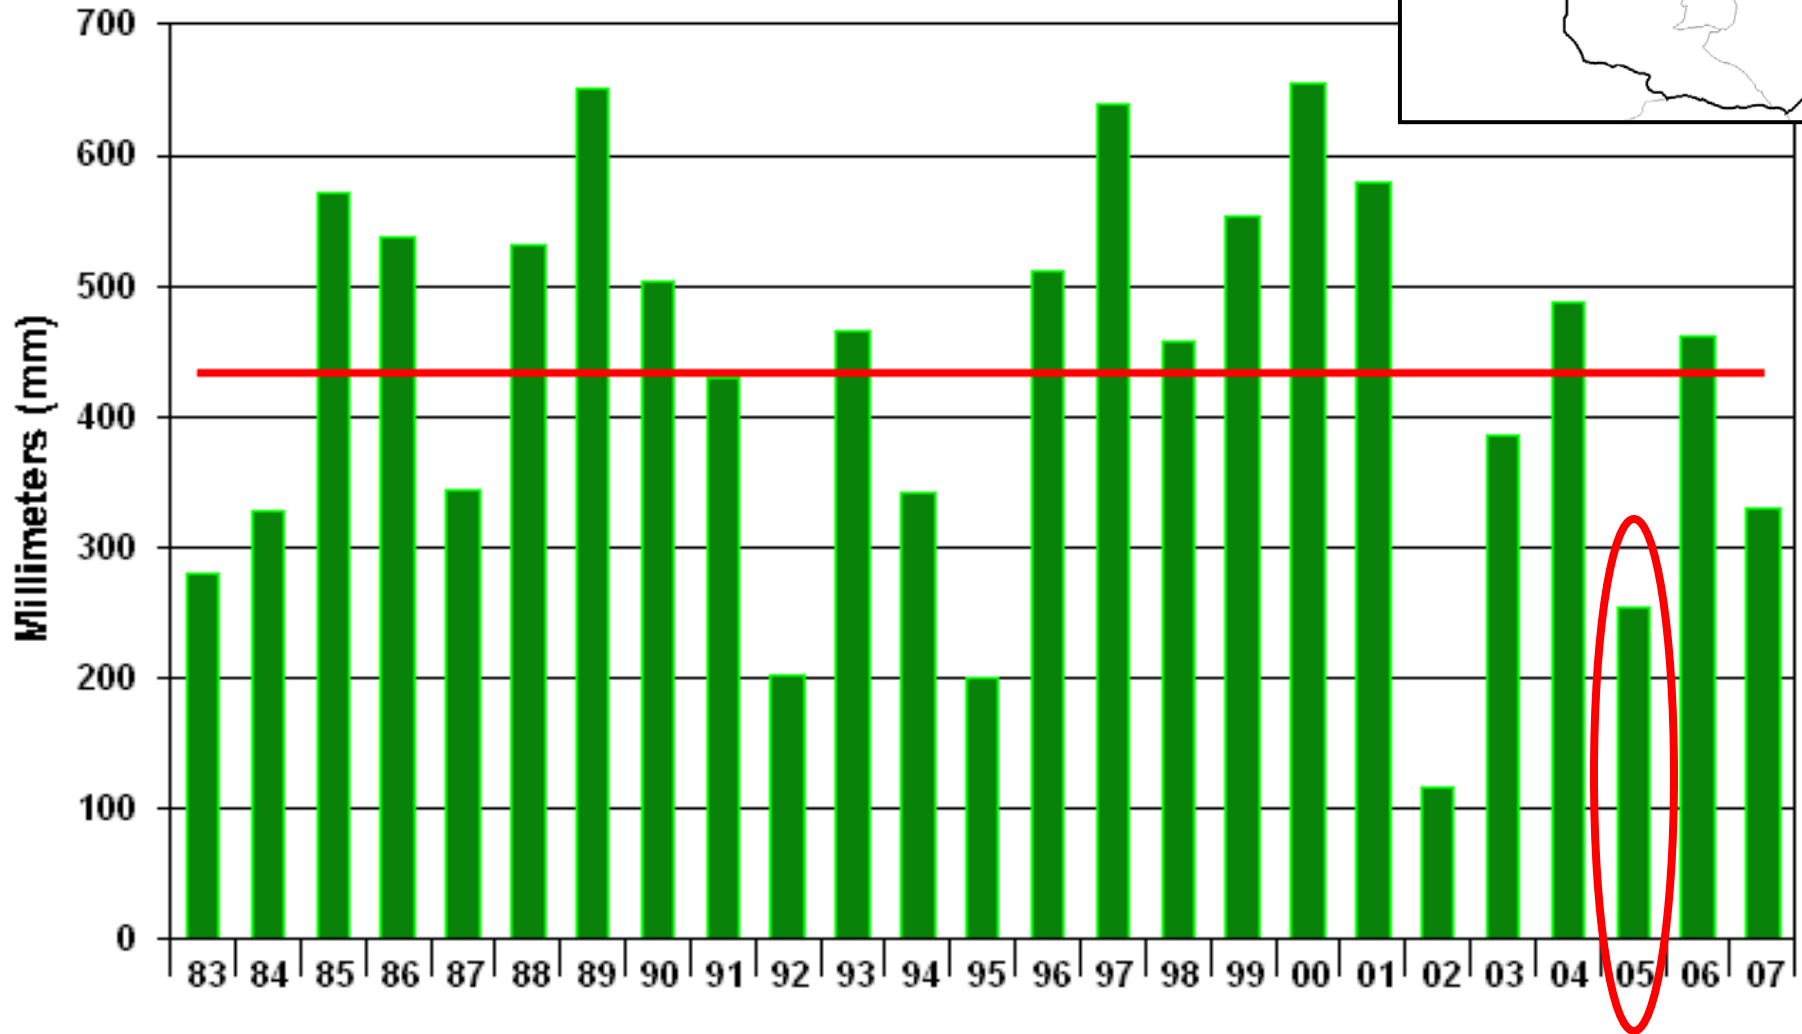

# ZIMBABWE: NORTHEAST

## Total Precipitation: Jan 1 to Mar 26