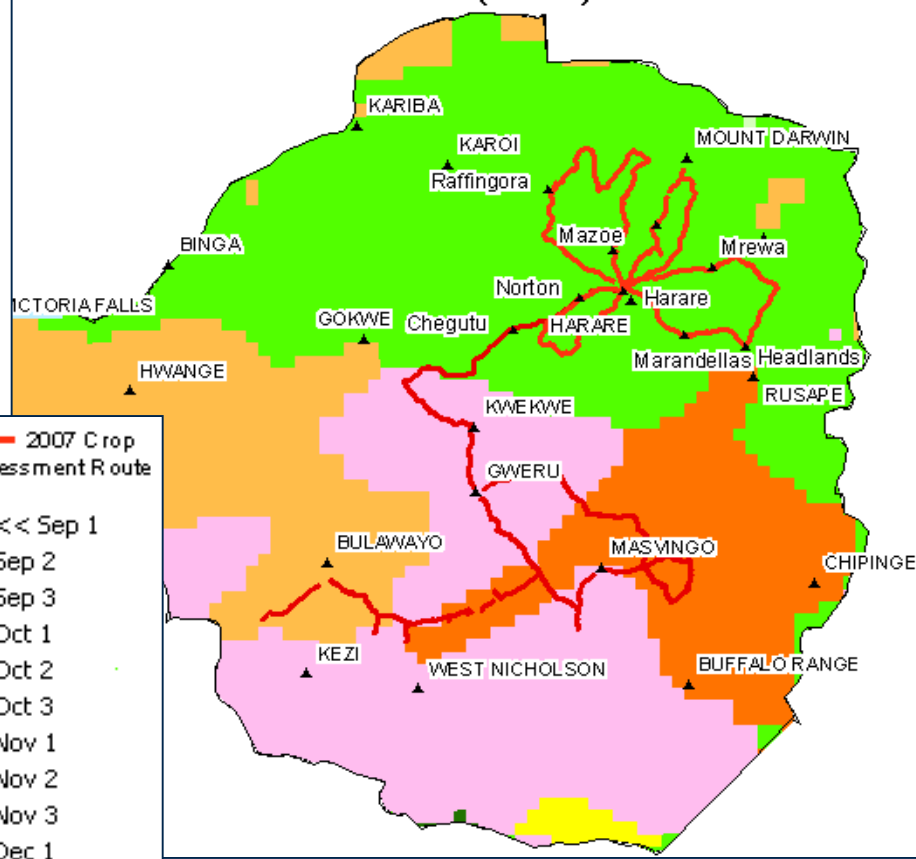

SOS Model Compared to SOS Field Data

Start of Season (SOS) Model

Start of Season (SOS) Field Data

Data Sources: SOS model from FEWS/USGS
<http://igskmncnwb015.cr.usgs.gov/adds/> and
 SOS Field Data from FEWSNET-Zimbabwe

(SOS Average) Minus (SOS Field Data)

Most of southern Zimbabwe planted late.