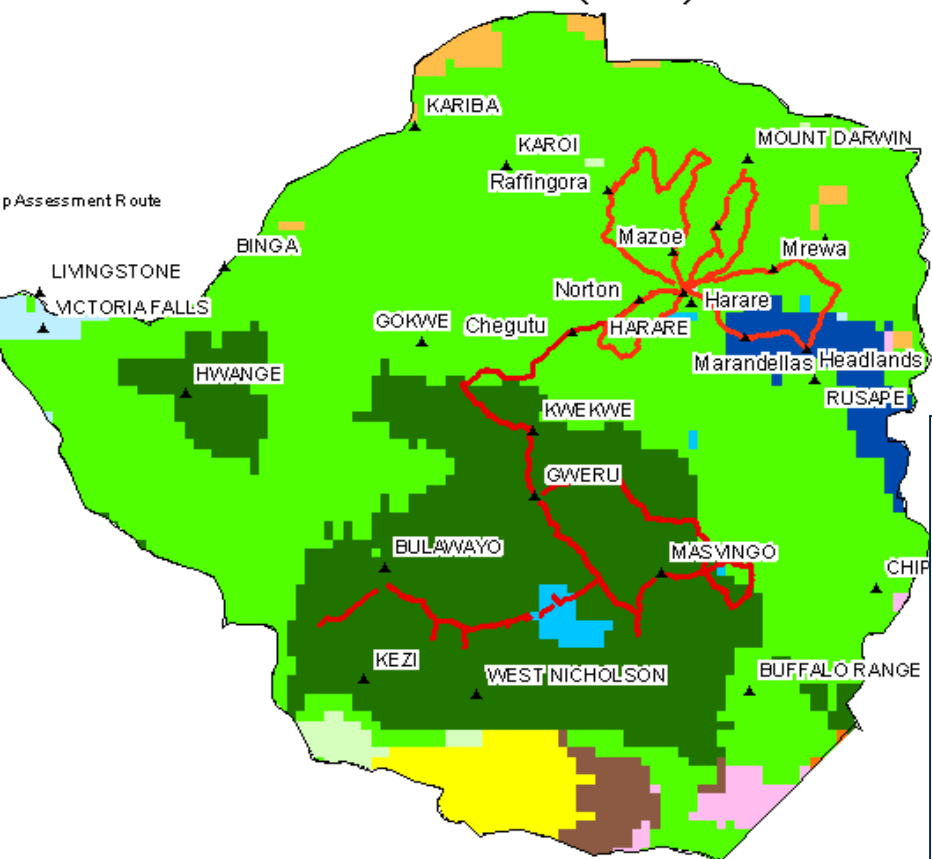

SOS Model Compared to SOS Field Data

Start of Season (SOS) Model

Start of Season (SOS) Field Data

Data Sources: SOS model from FEWS/USGS
<http://igskmncnwb015.cr.usgs.gov/adds/> and
 SOS Field Data from FEWSNET-Zimbabwe

(SOS Average) Minus (SOS Field Data)

Most of southern Zimbabwe planted late.